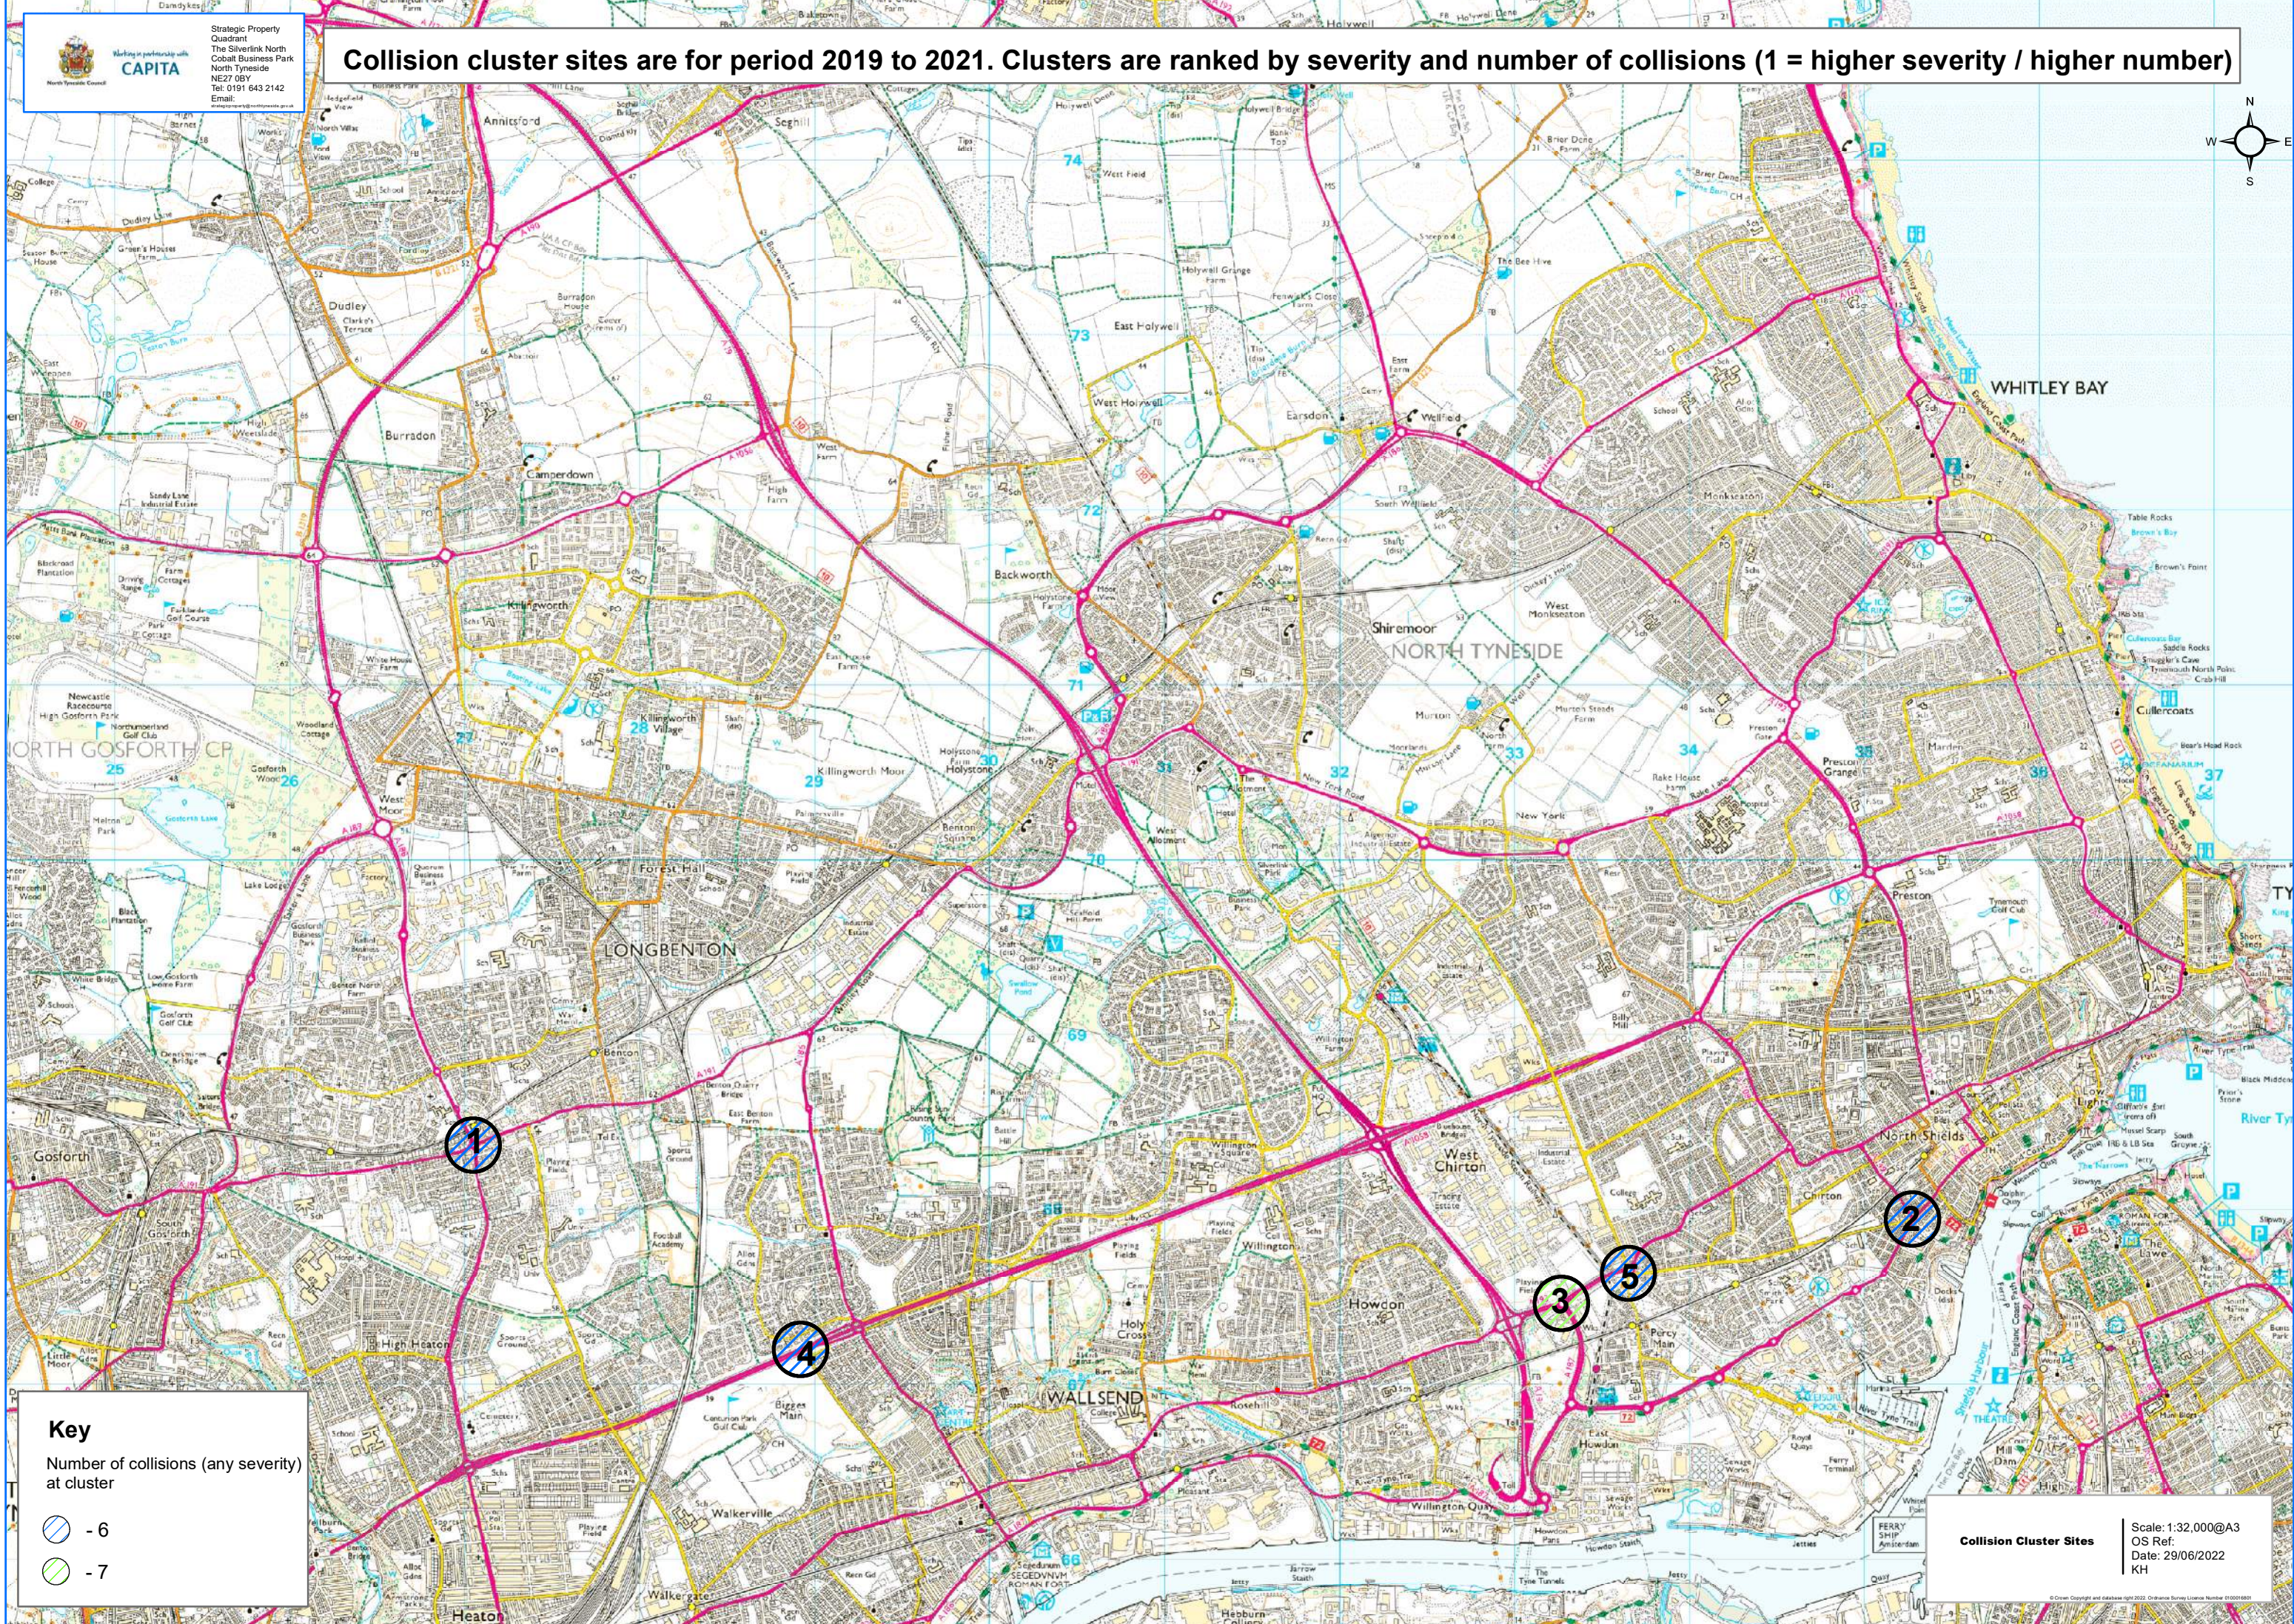

Collision cluster sites are for period 2019 to 2021. Clusters are ranked by severity and number of collisions (1 = higher severity / higher number)

Key

Number of collisions (any severity) at cluster

- 6
- 7

Collision Cluster Sites

Scale: 1:32,000@A3
OS Ref:
Date: 29/06/2022
KH